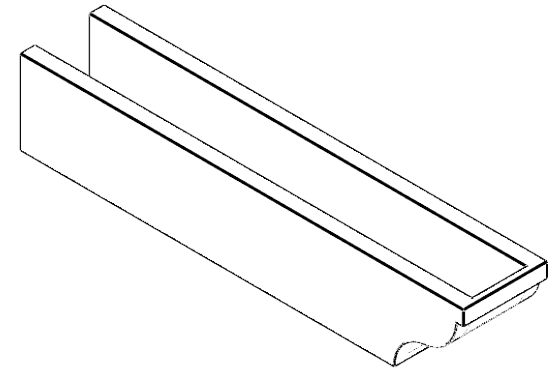

ITEM NUMBER: RFTURO060X06000X32000X006GAR00RCPR

6"W X 6"H X 32"L TIMBERTHANE ROUGH CEDAR GARNER FAUX WOOD OPEN RAFTER TAIL, 6"L END, PRIMED TAN

SIDE PROFILE

FRONT PROFILE

ISOMETRIC

GENERATED DATE : 03/02/2023

EKENA MILLWORK
2300 WEST MAIN ST.
CLARKSVILLE, TX 75426
TOLL FREE: 866-607-0453
WWW.EKENAMILLWORK.COM

NOTES

1. INSTALLATION TO BE COMPLETED IN ACCORDANCE WITH MANUFACTURER'S SPECIFICATIONS.
2. DRAWING MAY NOT BE TO SCALE
3. THIS DRAWING IS INTENDED FOR DESIGN AND PLANNING PURPOSES ONLY.
4. ALL INFORMATION CONTAINED HEREIN WAS CURRENT AT THE TIME OF DEVELOPMENT BUT MUST BE REVIEWED AND APPROVED BY THE PRODUCT MANUFACTURER TO BE CONSIDERED ACCURATE.
5. TIMBERTHANE ARCHITECTURAL PRODUCTS ARE MADE FROM HIGH DENSITY URETHANE AND COME FACTORY PRIMED