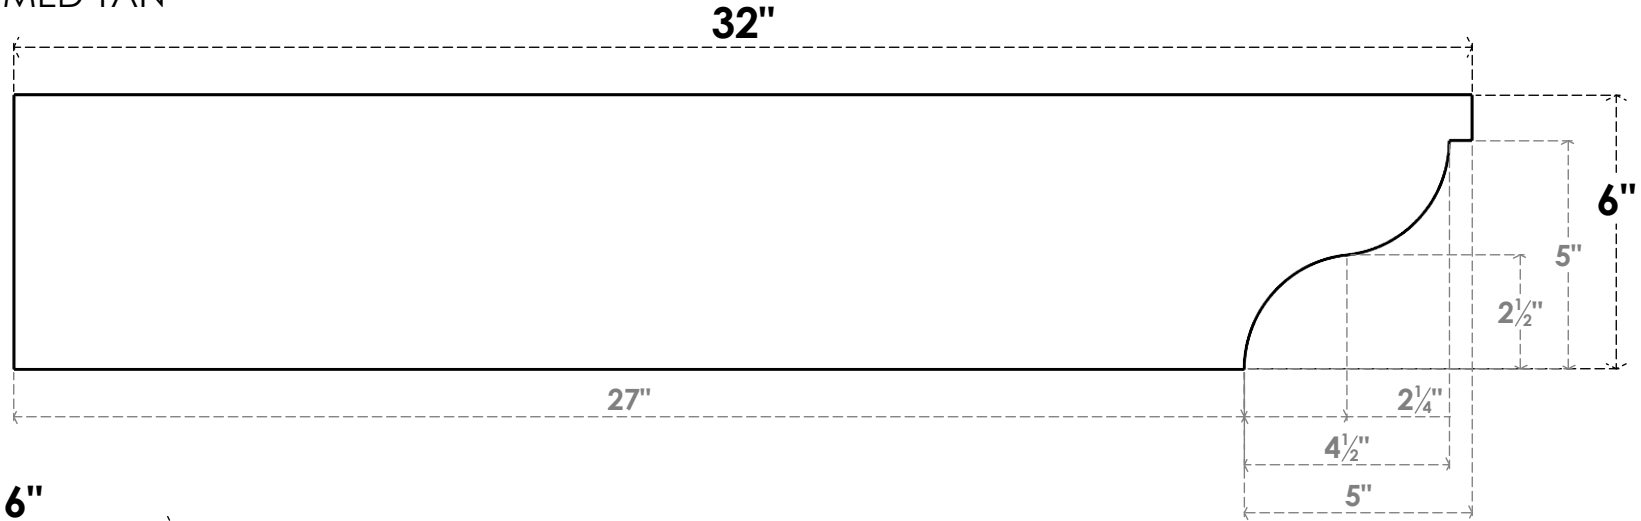

ITEM NUMBER: RFTURO060X06000X32000X006GAR00RCPR

6"W X 6"H X 32"L TIMBERTHANE ROUGH CEDAR GARNER FAUX WOOD OPEN RAFTER TAIL, 6"L END, PRIMED TAN

SIDE PROFILE

FRONT PROFILE

ISOMETRIC

GENERATED DATE : 03/02/2023