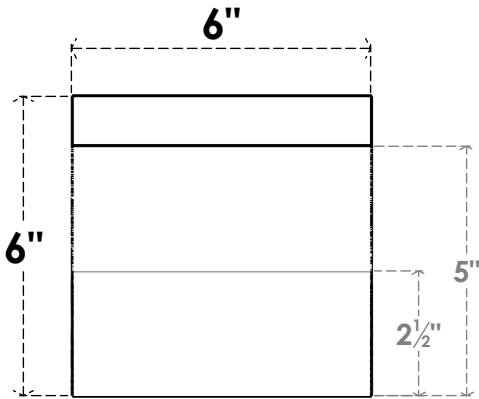

ITEM NUMBER: RFTURO060X06000X32000X006GAR00RCPR

6"W X 6"H X 32"L TIMBERTHANE ROUGH CEDAR GARNER FAUX WOOD OPEN RAFTER TAIL, 6"L END, PRIMED TAN

SIDE PROFILE

FRONT PROFILE

ISOMETRIC

GENERATED DATE : 03/02/2023